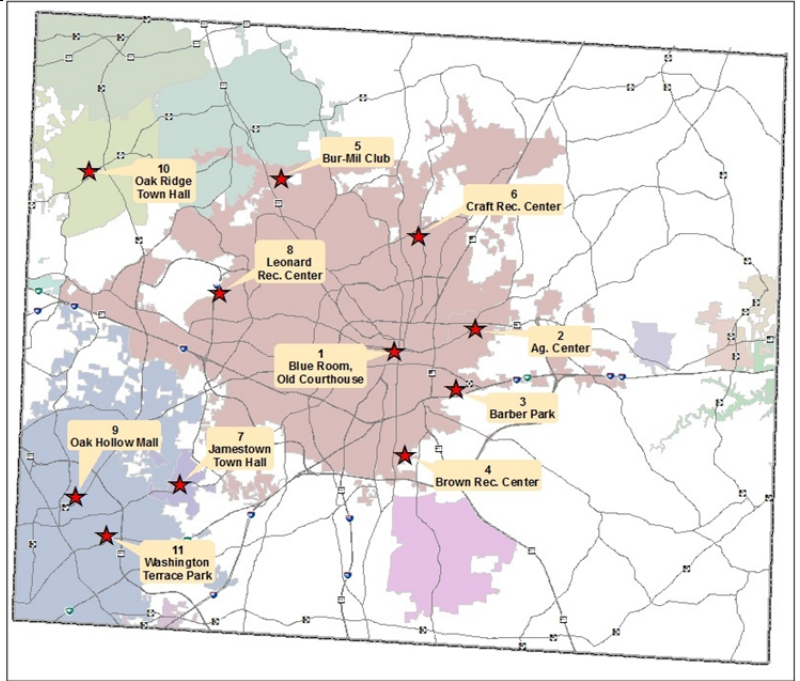

**Guilford County Board of Elections
Early Voting Schedule
March 15, 2016 Primary Elections**

1. **Old Courthouse- Blue Room**
First Floor 301 W. Market Street, Greensboro

Additional Locations:

2. **Ag Center (Barn)**
3309 Burlington Road, Greensboro
3. **Barber Park**
1500 Dans Road, Greensboro
4. **Brown Recreation Center**
302 E. Vandalia Road, Greensboro
5. **Bur-Mil Club**
5834 Bur-Mil Club Road, Greensboro
6. **Craft Recreation Center**
3911 Yanceyville Street, Greensboro
7. **Jamestown Town Hall**
301 E. Main Street, Jamestown
8. **Leonard Recreation Center**
6324 Ballinger Road, Greensboro
9. **Oak Hollow Mall- HPU Community Center**
921 Eastchester Drive, High Point
10. **Oak Ridge Town Hall**
8315 Linville Road, Oak Ridge
11. **Washington Terrace Park**
101 Gordon Street, High Point

				Thursday	Friday	Saturday
				March 3 Old Courthouse- Blue Room <i>(Location 1)</i> 8am - 5pm Additional Sites <i>(Locations 2-11)</i> 10:30am -6:30pm	March 4 Old Courthouse- Blue Room <i>(Location 1)</i> 8am - 5pm Additional Sites <i>(Locations 2-11)</i> 10:30am -6:30pm	March 5 All Sites Open 10:30 am - 4pm
Sunday	Monday	Tuesday	Wednesday			
CLOSED	March 7 Old Courthouse- Blue Room <i>(Location 1)</i> 8am - 5pm Additional Sites <i>(Locations 2-11)</i> 10:30am -6:30pm	March 8 Old Courthouse- Blue Room <i>(Location 1)</i> 8am - 5pm Additional Sites <i>(Locations 2-11)</i> 10:30am -6:30pm	March 9 Old Courthouse- Blue Room <i>(Location 1)</i> 8am - 5pm Additional Sites <i>(Locations 2-11)</i> 10:30am -6:30pm	March 10 Old Courthouse- Blue Room <i>(Location 1)</i> 8am - 5pm Additional Sites <i>(Locations 2-11)</i> 10:30am -6:30pm	March 11 Old Courthouse- Blue Room <i>(Location 1)</i> 8am - 5pm Additional Sites <i>(Locations 2-11)</i> 10:30am -6:30pm	March 12 All Sites Open 10am - 1pm
	CLOSED	CLOSED	March 15 Election Day <i>Voting in your assigned precinct 6:30am - 7:30pm</i>			