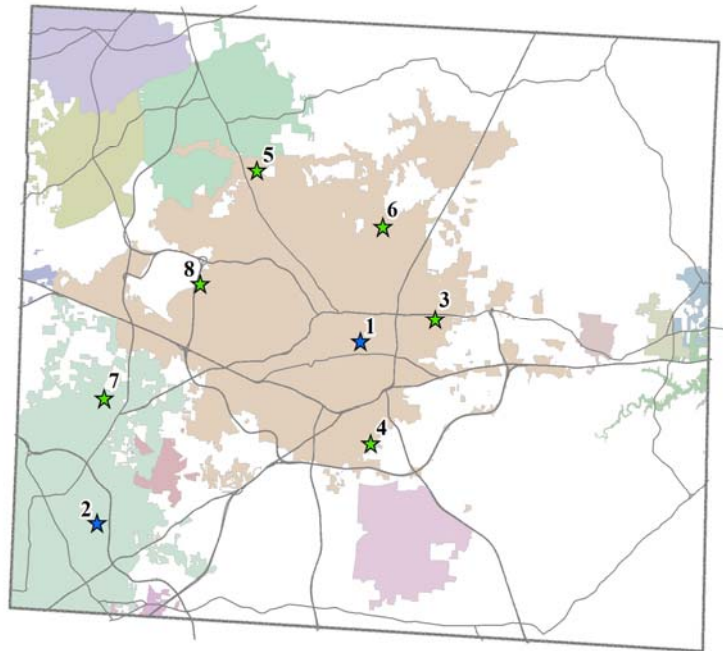

**Additional Locations:**

3. **Ag Center (Barn)**  
3309 Burlington Rd, Greensboro

4. **Brown Recreation Center**  
302 E. Vandalia Rd, Greensboro

5. **Bur-Mil Club**  
5834 Bur-Mil Club Rd, Greensboro

6. **Craft Recreation Center**  
3911 Yanceyville Street, Greensboro

7. **Deep River Recreation Center**  
1529 Skeet Club Rd, High Point

8. **Leonard Recreation Center**  
6324 Ballinger Rd, Greensboro

Thursday	Friday	Saturday
<b>Oct. 19</b> Locations 1 & 2 8am - 5pm	<b>Oct. 20</b> Locations 1 & 2 8am - 5pm	<b>Oct. 21</b> <b>All Sites Closed</b>

Sunday	Monday	Tuesday	Wednesday	Thursday	Friday	Saturday
<b>Oct. 22</b> <b>All Sites Closed</b>	<b>Oct. 23</b> Locations 1 & 2 8am - 5pm	<b>Oct. 24</b> Locations 1 & 2 8am - 5pm	<b>Oct. 25</b> Locations 1 & 2 8am - 5pm	<b>Oct. 26</b> Locations 1 & 2 8am - 5pm	<b>Oct. 27</b> Locations 1 & 2 8am - 5pm	<b>Oct. 28</b> <b>All Sites Closed</b>
<b>Oct. 29</b> <b>All Sites Closed</b>	<b>Oct. 30</b> Locations 1 & 2 8am - 5pm  Locations 3-8 10 am - 6:30pm	<b>Oct. 31</b> Locations 1 & 2 8am - 5pm  Locations 3-8 10 am - 6:30pm	<b>Nov. 1</b> Locations 1 & 2 8am - 5pm  Locations 3-8 10 am - 6:30pm	<b>Nov. 2</b> Locations 1 & 2 8am - 5pm  Locations 3-8 10 am - 6:30pm	<b>Nov. 3</b> Locations 1 & 2 8am - 5pm  Locations 3-8 10 am - 6:30pm	<b>Nov. 4</b> <b>All Sites Open 10am - 1pm</b>
<b>CLOSED</b>	<b>CLOSED</b>	<b>Nov. 7</b> Election Day  <i>Voting in your assigned precinct 6:30am - 7:30pm</i>	For further election related information visit our website at <a href="http://www.myguilford.com/elections">www.myguilford.com/elections</a> or call us at Greensboro- 336-641-3836 High Point- 336-641-7895			