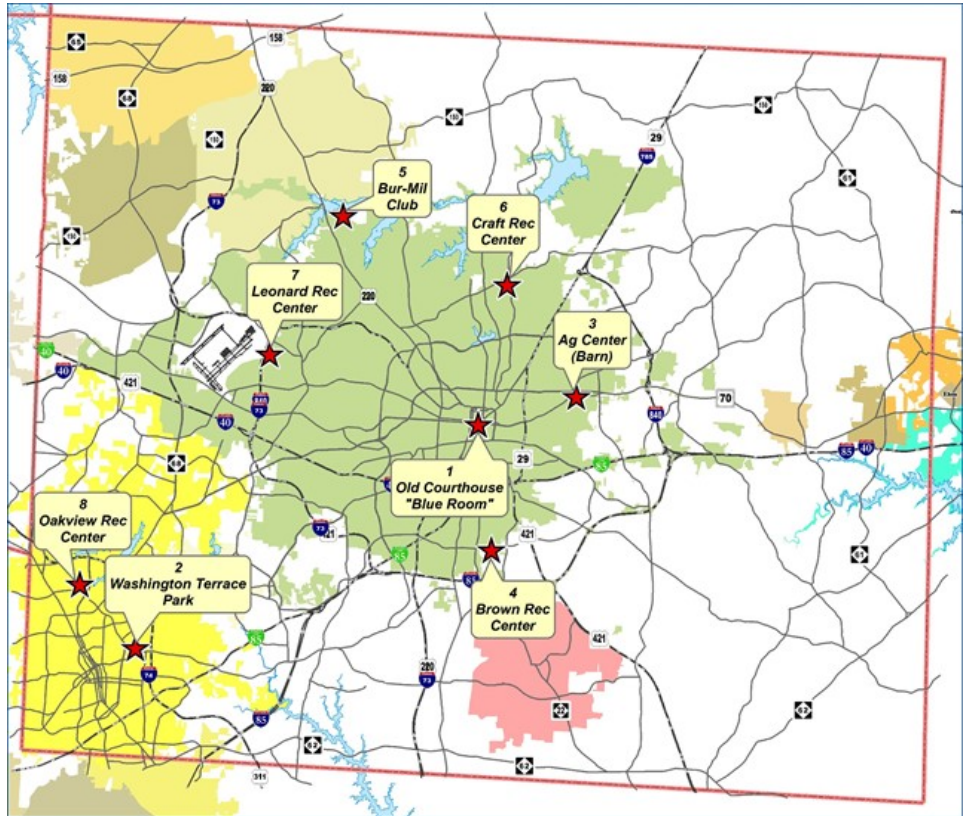

**Guilford County Board of Elections
Early Voting Schedule
May 8, 2018 Primary Elections**

1. **Old Courthouse- Blue Room**
First Floor
301 W. Market Street, Greensboro
2. **Washington Terrace Park**
101 Gordon St, High Point

Additional Locations:

3. **Ag Center (Barn)**
3309 Burlington Rd, Greensboro
4. **Brown Recreation Center**
302 E. Vandalia Rd, Greensboro
5. **Bur-Mil Club**
5834 Bur-Mill Club Rd, Greensboro
6. **Craft Recreation Center**
3911 Yanceyville Street, Greensboro
7. **Leonard Recreation Center**
6324 Ballinger Rd, Greensboro
8. **Oakview Recreation Center**
503 James Rd, High Point

April 19 Locations 1 & 2 8am - 5pm	April 20 Locations 1 & 2 8am - 5pm	April 21 All Sites Closed
---	---	--

April 22 All Sites Closed	April 23 Locations 1 & 2 8am - 5pm	April 24 Locations 1 & 2 8am - 5pm	April 25 Locations 1 & 2 8am - 5pm	April 26 Locations 1 & 2 8am - 5pm Locations 3-8 10 am - 6:30pm	April 27 Locations 1 & 2 8am - 5pm Locations 3-8 10 am - 6:30pm	April 28 All Sites Open 10am - 4pm
--	---	---	---	--	--	---

April 29 All Sites Closed	April 30 Locations 1 & 2 8am - 5pm Locations 3-8 10 am - 6:30pm	May 1 Locations 1 & 2 8am - 5pm Locations 3-8 10 am - 6:30pm	May 2 Locations 1 & 2 8am - 5pm Locations 3-8 10 am - 6:30pm	May 3 Locations 1 & 2 8am - 5pm Locations 3-8 10 am - 6:30pm	May 4 Locations 1 & 2 8am - 5pm Locations 3-8 10 am - 6:30pm	May 5 All Sites Open 10am - 1pm
--	--	---	---	---	---	--